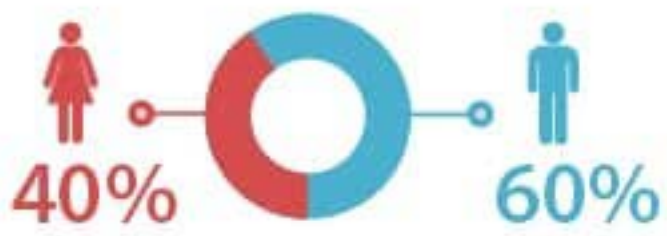

Job Titles

-  **+53%**
Veterans
-  **+42%**
Government Employees
-  **+5%**
Protective Service
-  **+43%**
Legal
-  **+53%**
Computer & Mathematics
-  **+37%**
Architecture & Engineering
-  **+53%**
IT & Technical
-  **+35%**
Science
-  **+30%**
Arts, Entertainment, Sports & Media

Age Demographics

- | | |
|---------------------|---------------------|
| 8%
18-24 | 22%
45-54 |
| 20%
25-34 | 17%
55-64 |
| 22%
35-44 | 10%
65+ |

Audience

Income

- > **75k** - 71%
- > **100k** - 53%
- > **125k** - 39%
- > **150k** - 27%